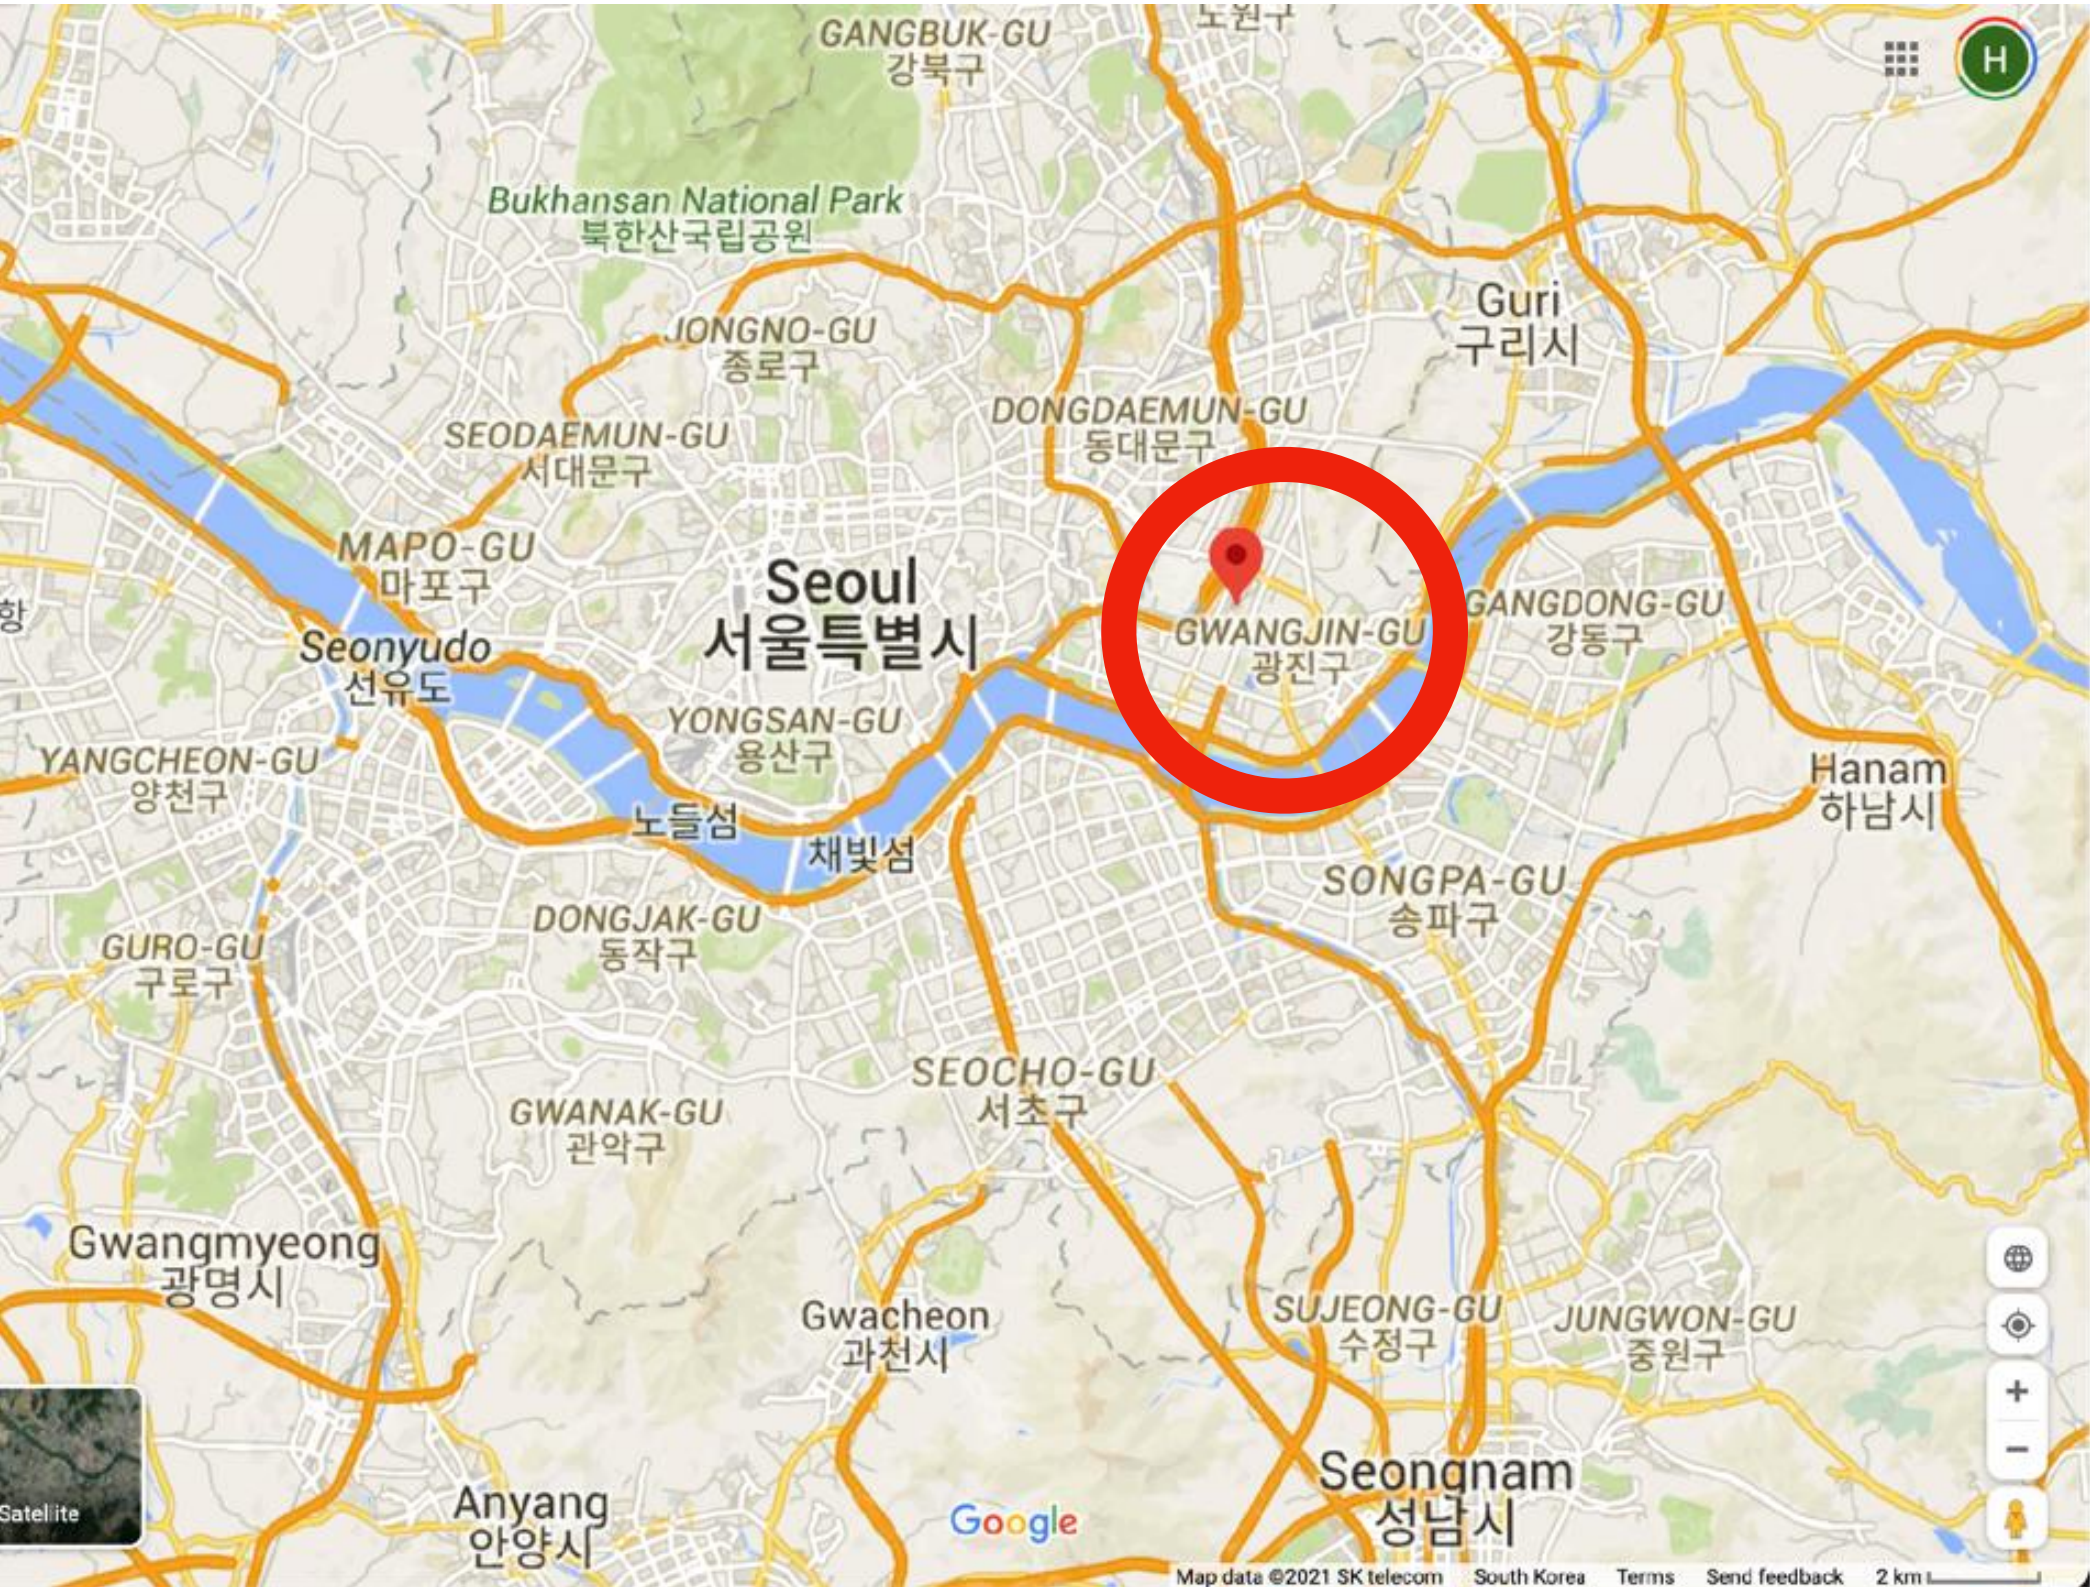

I. University Introduction & History

- Location: Gwangjin-gu, Seoul, Korea.
- Specific Address: 209, Neungdong-ro, Gwangjin-gu, Seoul, Korea.

- Degree programs offered
 1. Undergraduate Bachelors (9 Colleges)
 2. Graduate Masters (7 Graduate Schools)
 3. Doctoral
- International Programs
 4. Student Exchange Program
 5. Dual Degree Programs
- Domestic / International Rankings & Accreditation
 - 1, 14th in Korea, 90th in Asia (QS ASIA)
 2. 10th in Korea, 401-500 world ranking (2020 THE)
 3. AACSB Accredited (Business Administration)